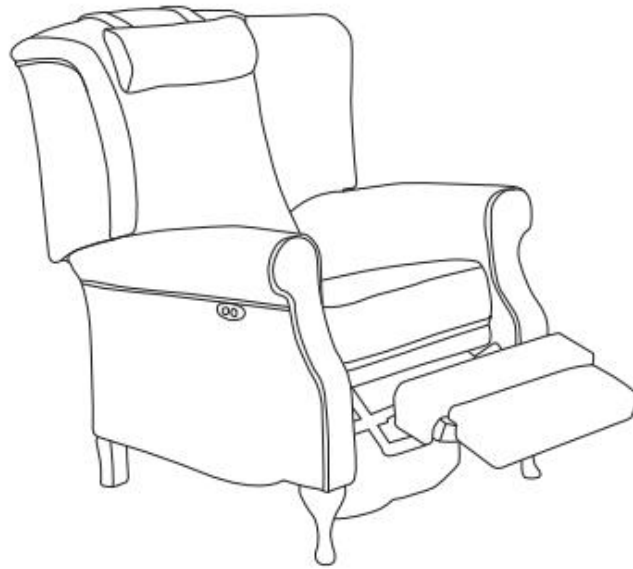

W x H x D  
sitting height: 46  
sitting depth: 55

1-seat  
87W x 109H x 77D